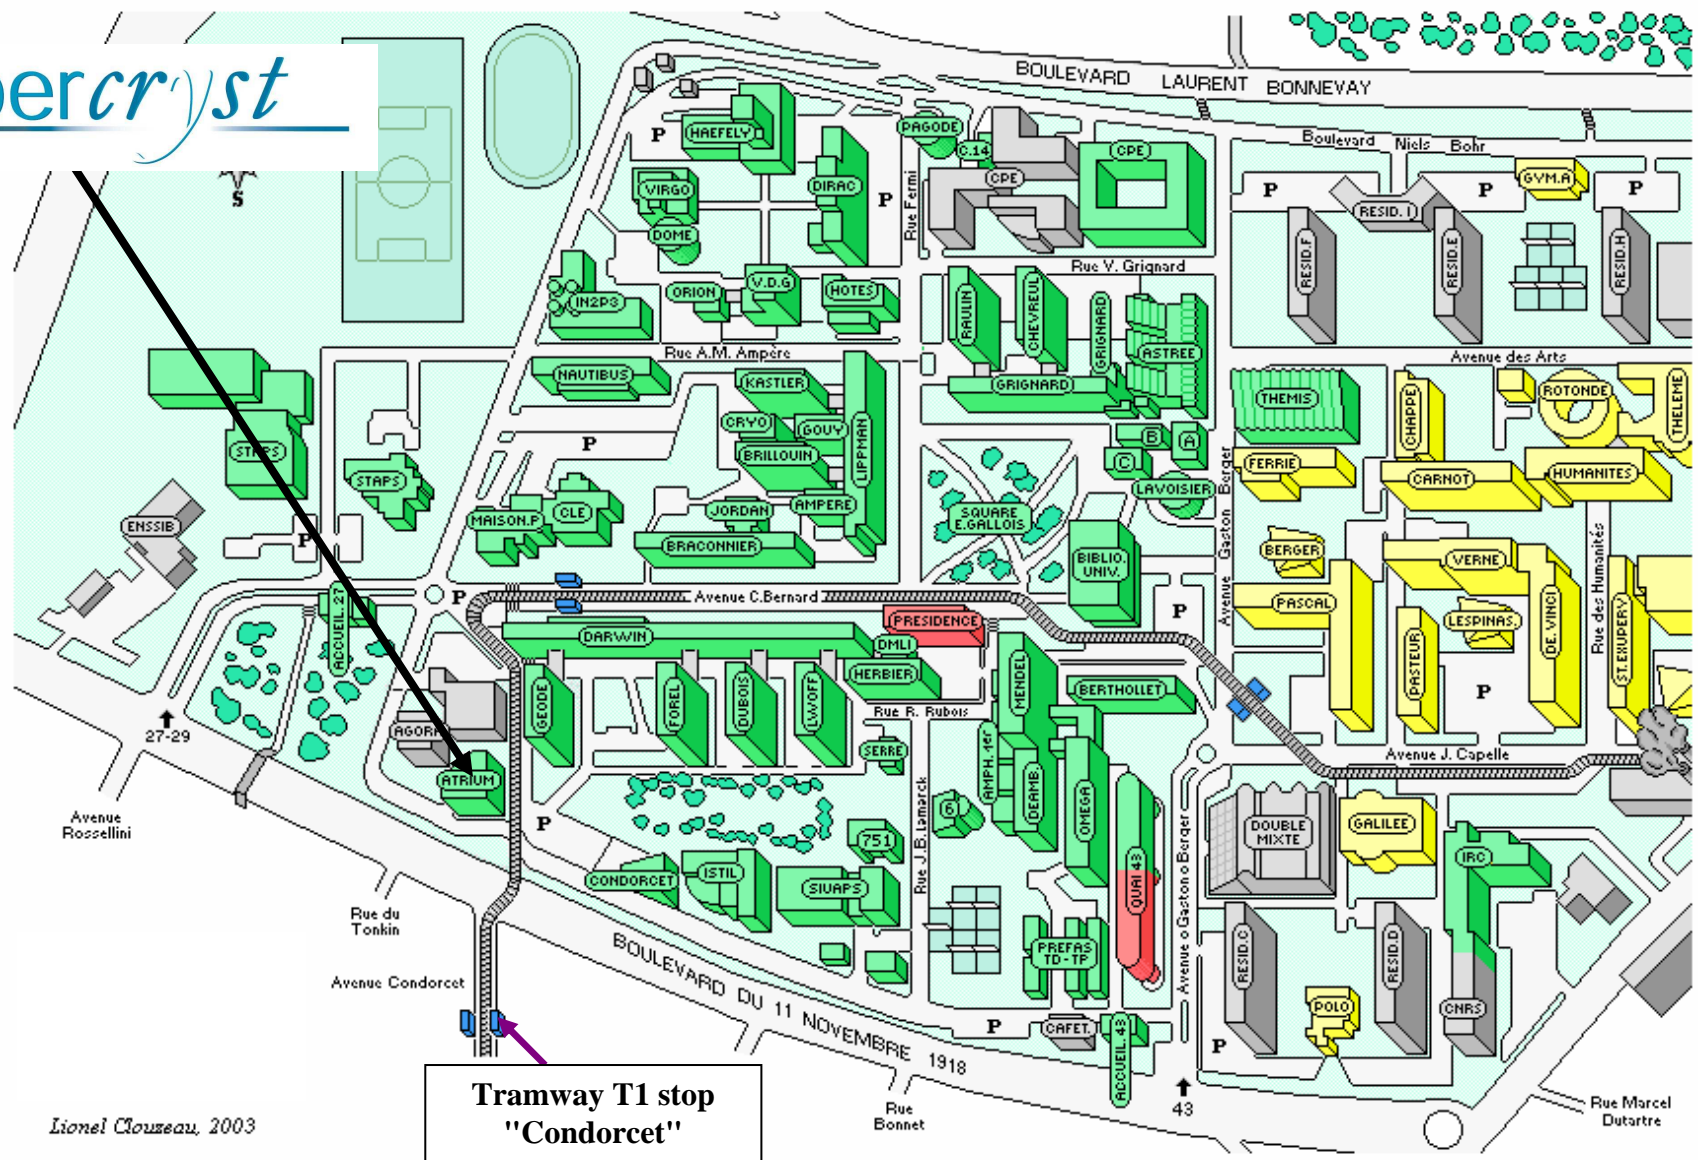

ACCESS MAP
At Lyon University Campus
See University orientation map on next pages

Coming from Bourg, Geneve,
Always follow "LYON CENTRE"
You get on Boulevard
BONNEWAY (see next page)

Coming from Grenoble or St
Exupery Airport, Follow
"Peripherique Nord", Direction
Paris,
Exit "La doua"

General map of LA DOUA campus

Fibercryst
Tél : +33 688 023 226

*fiber*cryst

Tramway T1 stop
"Condorcet"

Lionel Clouzeau, 2003