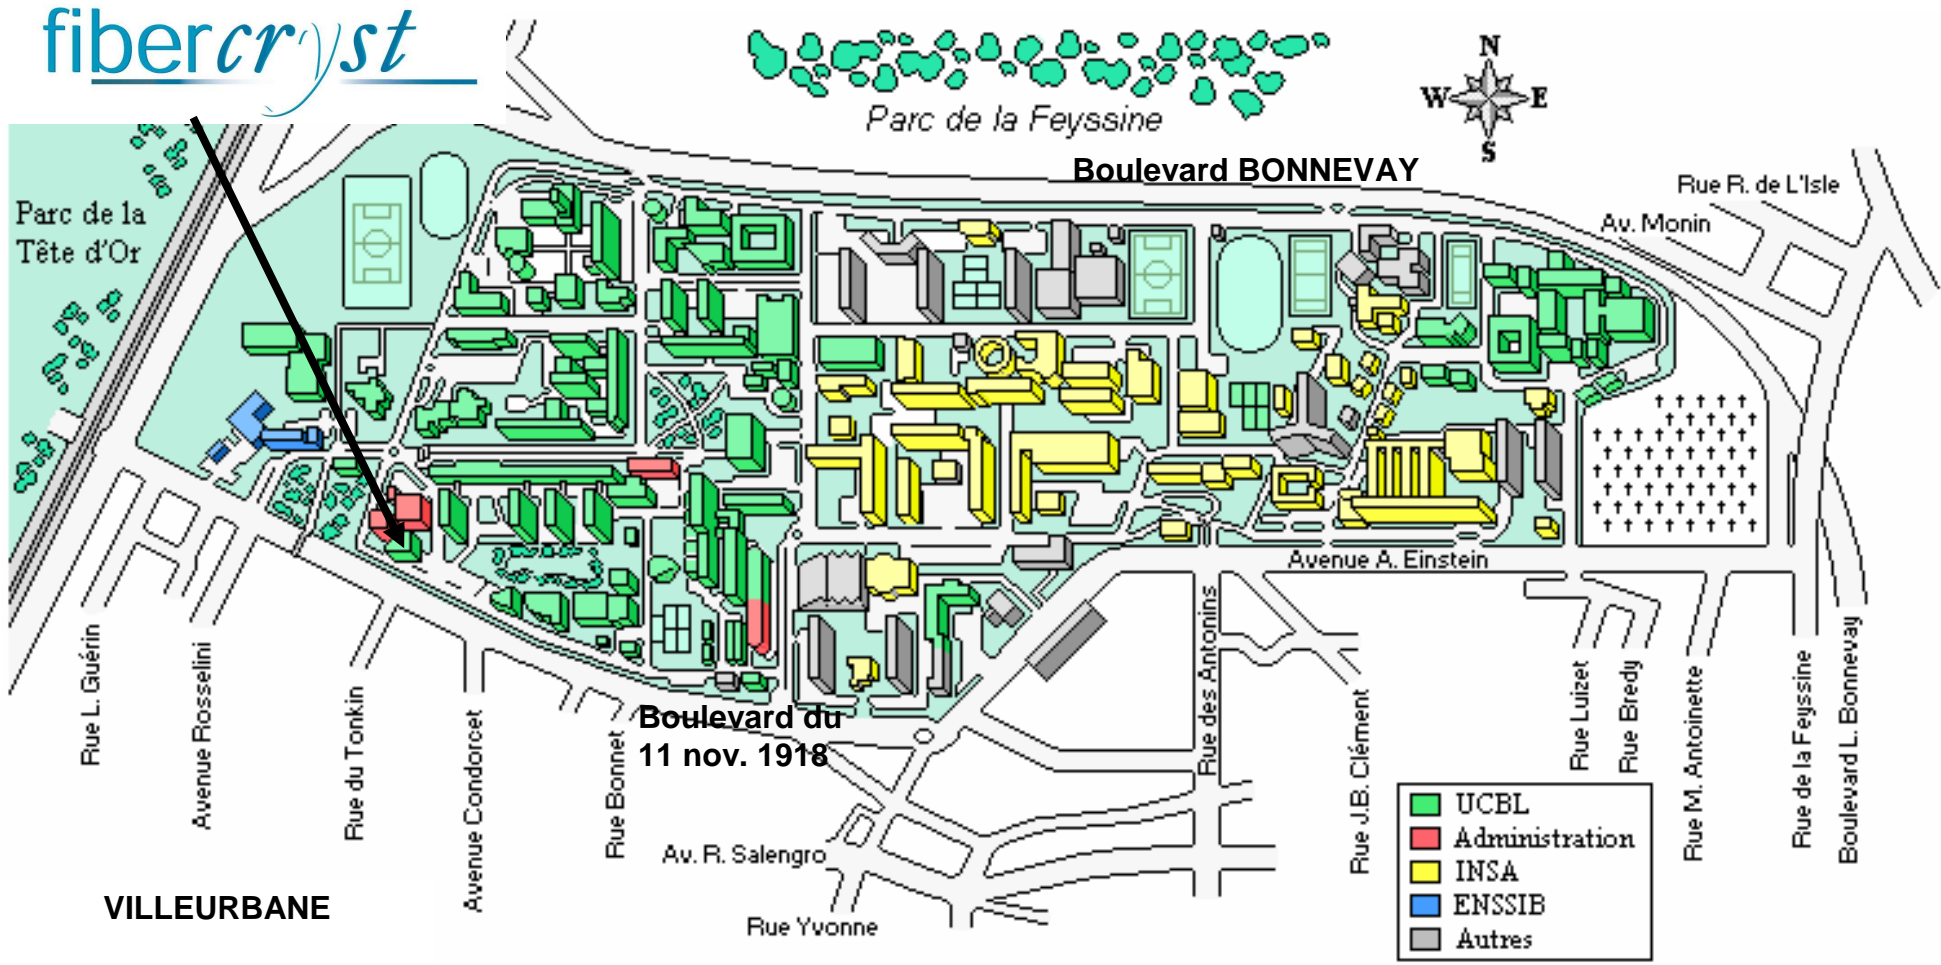

ACCESS MAP
At Lyon University Campus
See University orientation map on next pages

Coming from Bourg, Geneve,
Always follow "LYON CENTRE"
You get on Boulevard
BONNEWAY (see next page)

Coming from Grenoble or St
Exupery Airport, Follow
"Peripherique Nord", Direction
Paris,
Exit "La doua"

General map of LA DOUA campus

Fibercryst
Tél : +33 688 023 226

*fiber*cryst

Tramway T1 stop
"Condorcet"

Lionel Clouzeau, 2003